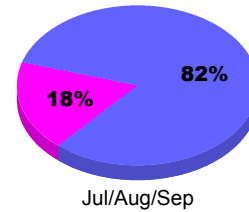

YTD Status Quo Clubs 2012-2013

Status Quo Clubs Compared to Status Quo Members

Legend: Status Quo Clubs (cyan), Total Status Quo Members (green)

MEMBERSHIP

**Membership Results
2012-2013**

**Membership
2011-2012**

Month	Net Memb Goal	Actual New Memb	Actual Dropped Memb	Gain/Loss of Memb	Gain/Loss of Memb
Jul/Aug/Sep	0	46	-11	35	188
Totals	0	46	-11	35	188

Membership Results 2012-2013

Goal, New, Dropped, Gain/Loss

Legend: Goal (cyan), Actual (green), Dropped (yellow), Gain Loss (magenta)

Comparison of Membership Gain/Loss

Current Year Compared to the Previous Year

Legend: Current Year (cyan), Previous Year (green)

Gender Comparison 2012-2013

Legend: Male (blue), Female (magenta)