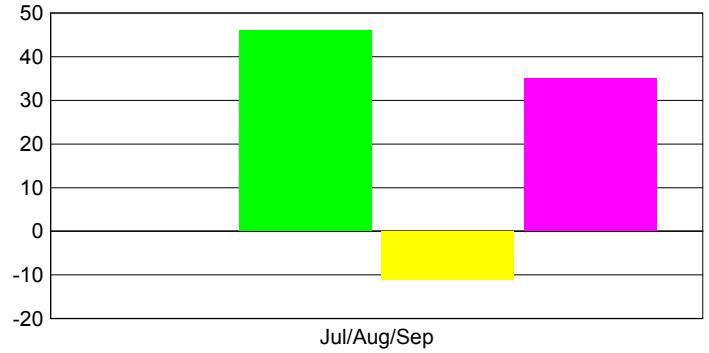

Club Results 2012-2013

Goal, New, Dropped, Gain/Loss

Legend: Goal (cyan), Actual (green), Dropped (yellow), Gain Loss (magenta)

Comparison of Club Gain/Loss

Current Year Compared to the Previous Year

Legend: Current Year (cyan), Previous Year (green)

YTD Status Quo Clubs 2012-2013

Status Quo Clubs Compared to Status Quo Members

Legend: Status Quo Clubs (cyan), Total Status Quo Members (green)

MEMBERSHIP

**Membership Results
2012-2013**

**Membership
2011-2012**

Month	Net Memb Goal	Actual New Memb	Actual Dropped Memb	Gain/Loss of Memb	Gain/Loss of Memb
Jul/Aug/Sep	0	46	-11	35	188
Totals	0	46	-11	35	188

Membership Results 2012-2013

Goal, New, Dropped, Gain/Loss

Legend: Goal (cyan), Actual (green), Dropped (yellow), Gain Loss (magenta)

Comparison of Membership Gain/Loss

Current Year Compared to the Previous Year

Legend: Current Year (cyan), Previous Year (green)

Gender Comparison 2012-2013

Legend: Male (blue), Female (magenta)